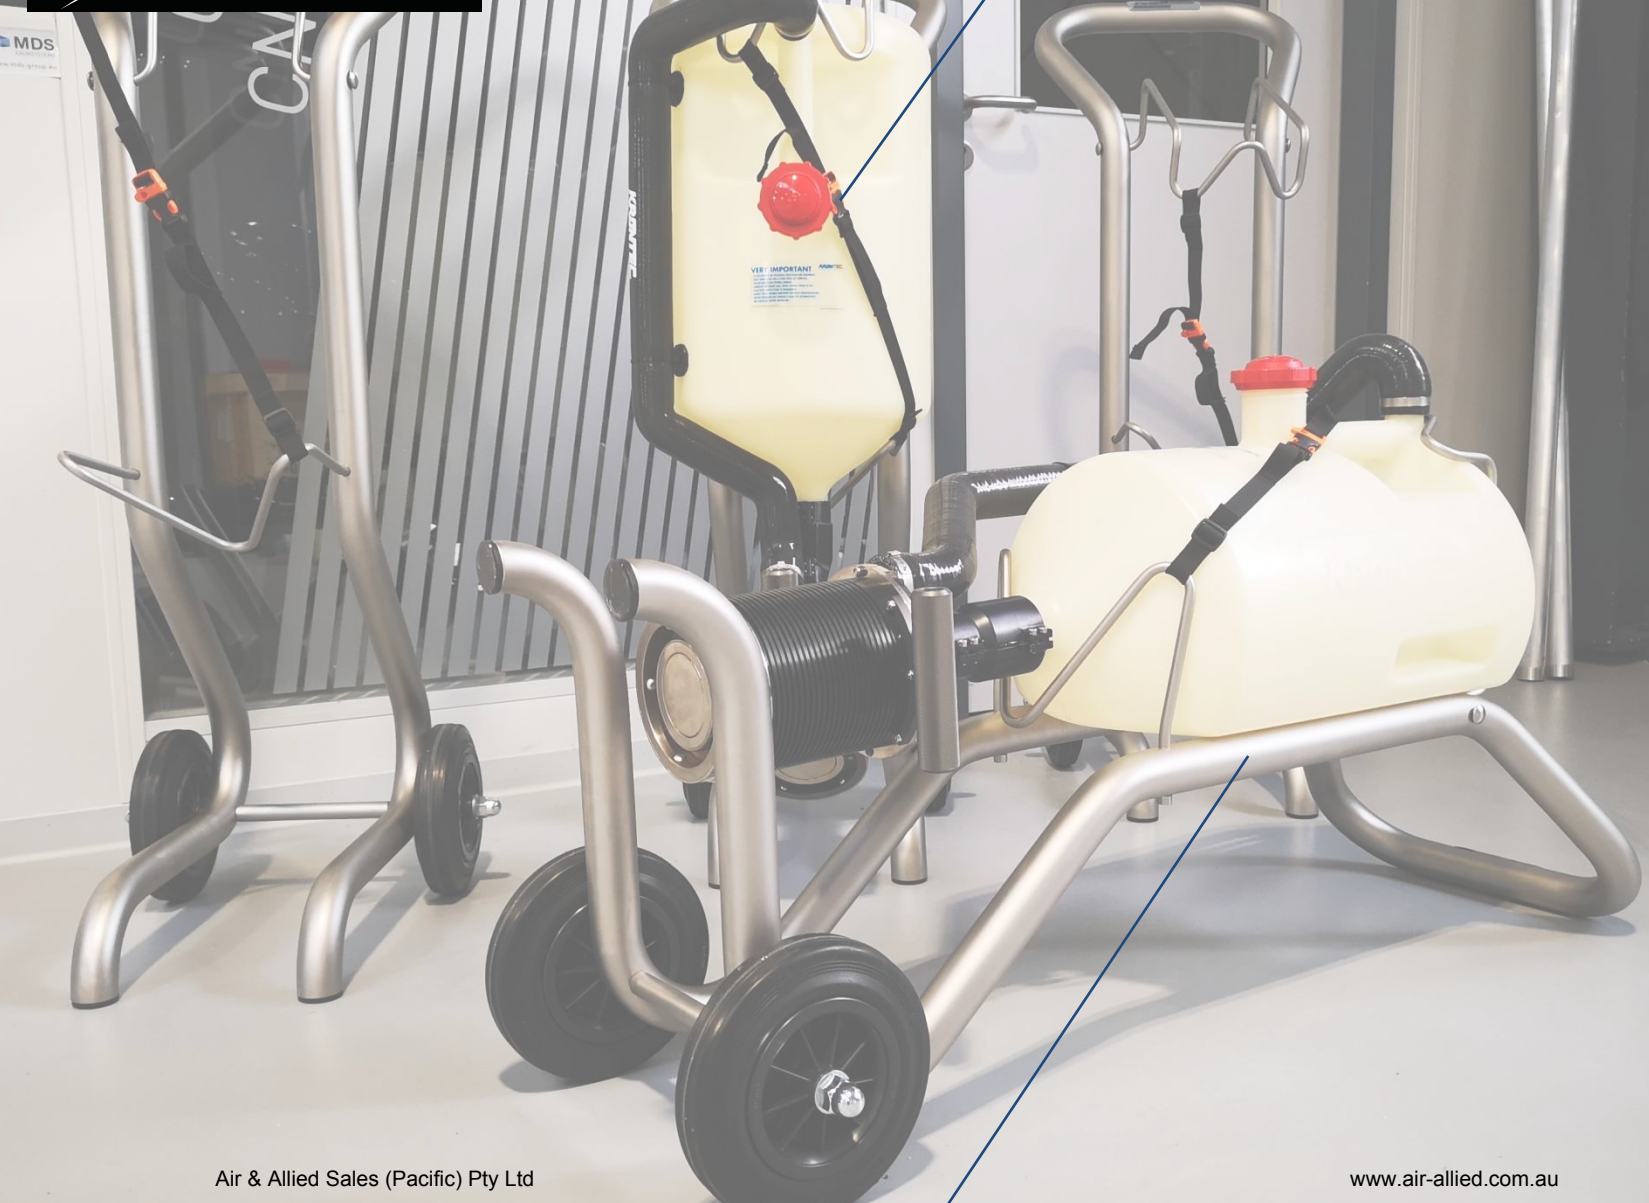

BOTTLE TROLLEY RFC-89-TR FOR RFC-89 AND ATL REFUELING BOTTLES

motorsport@air-allied.com.au

Air & Allied Sales (Pacific) Pty Ltd

www.air-allied.com.au

FIRM SEAT

SAFETY STRAP

motorsport@air-allied.com.au

Air & Allied Sales (Pacific) Pty Ltd